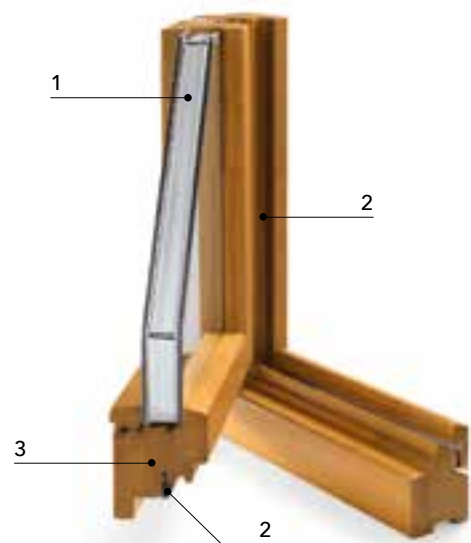

F68/68

LEGNO
WOOD

1. Vetro monocamera. Single glazed.
2. Guarnizioni. Seals.
3. Spessore anta 68 mm. 68 mm thickness.

Scegliere un serramento in legno significa scegliere un materiale naturale, ecologico e rinnovabile. Gli infissi in legno garantiscono massime performance termoacustiche, consentendo un notevole miglioramento dell'efficienza energetica. Oltre all'aspetto tecnico, il legno è un materiale dall'eleganza intramontabile.

Choosing a wooden window means choosing a natural, ecological and renewable material. Wooden windows and doors guarantee maximum thermal-acoustic performance, allowing considerable energy efficiency improvement. In addition to the technical aspect, wood is a material with timeless elegance.

	Aria / Air	Classe 4 / Class 4
	Acqua / Water	Classe E750 / Class E750
	Vento / Wind	Classe C5 / Class C5
	Resistenza carichi dispositivi di sicurezza Security device load resistance	Nessun degrado No deterioration
	Sostanze dannose / Harmful substances	Assenti / Absent
	Termica / Thermal	W/m²k 1.3 - 1.4
	Acustica / Acoustics	Da 36 a 39dB / From 36 to 39dB

Essenza Material	Uf Telaio Uf Frame	Vetro Glass	UW Infisso UW Casing	RW Infisso RW Casing
Legno tenero Soft wood	1,42	33.1 / 15we argon / 33.1 Be Ug = 1.1 Rw 36dB	1,3	36dB
Legno duro Hard wood	1,75	33.1 / 15we argon / 33.1 Be Ug = 1.1 Rw 36dB	1,4	36dB

Dati tecnici
I valori dichiarati sono ottenuti con metodi di prova e di calcolo conformi alla norma europea UNI EN 14351-1 per la marcatura CE delle finestre. Come da norma su campione finestra ad anta unica da mm1230x1480.

Technical data
The values declared were obtained by using testing and calculation methods in compliance with European Standard UNI EN 14351-1 for CE window marking. According to standard, a window sample with a single 1230x1480 mm panel.